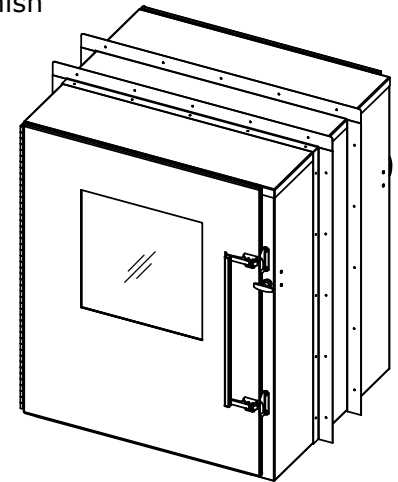

NOTES: UNLESS OTHERWISE SPECIFIED

1. DIMENSIONS ARE IN INCHES (mm).

**Features:**

1. Clear Tempered Safety Glass
2. Stainless Steel Flush Mount Hinge
3. Stainless Steel Door Frame
4. Latch, Compression, Overcenter Lever - Stainless Steel
7. Draw Latch Linkage Bar, Stainless Steel

**Pass Thru Operation - One Hand:**

Turn Interlock Handle (6) to Operate Interlock  
Pull Door Latch Handle (7) to open door

**Options Shown:**

5. 6 Pc. Stainless Steel Mounting Frame
6. Interlock Handle, T, Non-Locking Stainless Steel

**Notes:**

1. Wall Cutout is  $\frac{x}{([A] + \frac{1}{2}'' \times [B] + \frac{1}{2}'')}$
2. Material: Stainless Steel, Type 304, #4 Finish
3. Electrical Requirements: None

**W = Inside Width**  
**H = Inside Height**  
**D = Depth**  
**A = W + 5 3/8"**  
**B = H + 1 5/8"**