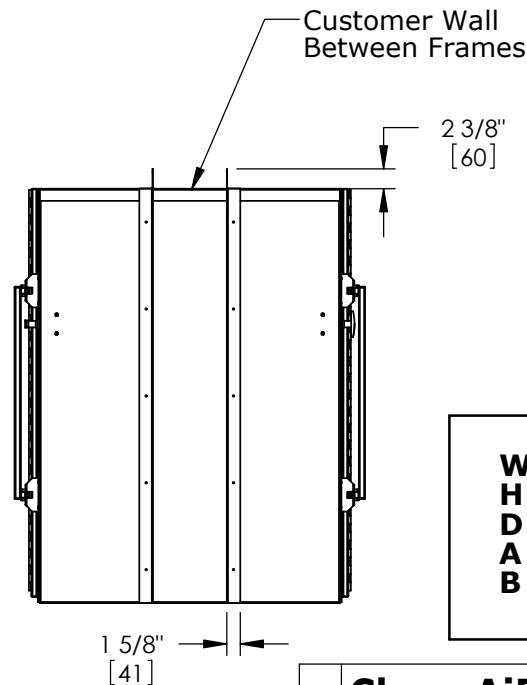

NOTES: UNLESS OTHERWISE SPECIFIED

1. DIMENSIONS ARE IN INCHES (mm).

**Features:**

1. Clear Tempered Safety Glass
2. Stainless Steel Flush Mount Hinge
3. Stainless Steel Door Frame
4. Latch, Compression, Overcenter Lever - Stainless Steel
7. Draw Latch Linkage Bar, Stainless Steel

**Pass Thru Operation - One Hand:**

Turn Interlock Handle (6) to Operate Interlock  
Pull Door Latch Handle (7) to open door

**Options Shown:**

5. 6 Pc. Stainless Steel Mounting Frame
6. Interlock Handle, T, Non-Locking Stainless Steel

**Notes:**

1. Wall Cutout is  $\frac{x}{([A] + \frac{1}{2}'' \times [B] + \frac{1}{2}'')}$
2. Material: Stainless Steel, Type 304, #4 Finish
3. Electrical Requirements: None

**W = Inside Width**  
**H = Inside Height**  
**D = Depth**  
**A = W + 5 3/8"**  
**B = H + 1 5/8"**