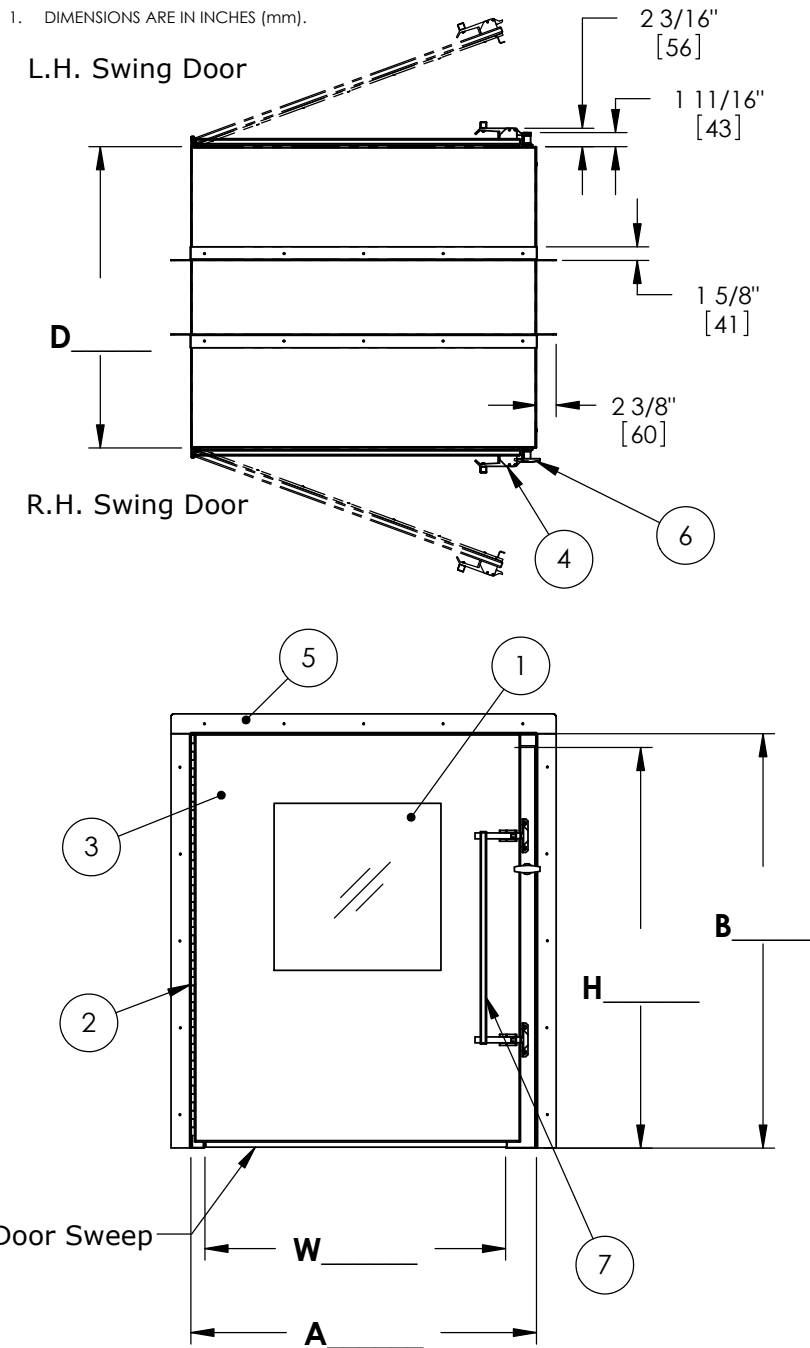

NOTES: UNLESS OTHERWISE SPECIFIED

1. DIMENSIONS ARE IN INCHES (mm).

**Features:**

1. Clear Tempered Safety Glass
2. Stainless Steel Flush Mount Hinge
3. Stainless Steel Door Frame
4. Latch, Compression, Overcenter Lever - Stainless Steel
7. Draw Latch Linkage Bar, Stainless Steel

**Pass Thru Operation - One Hand:**

Turn Interlock Handle (6) to Operate Interlock  
Pull Door Latch Handle (7) to open door

**Options Shown:**

5. 6 Pc. Stainless Steel Mounting Frame
6. Interlock Handle, T, Non-Locking Stainless Steel

**Notes:**

1. Wall Cutout is  $\frac{x}{([A] + \frac{1}{2}'' \times [B] + \frac{1}{2}'')}$
2. Material: Stainless Steel, Type 304, #4 Finish
3. Electrical Requirements: None

**W = Inside Width**  
**H = Inside Height**  
**D = Depth**  
**A = W + 5 3/8"**  
**B = H + 1 5/8"**