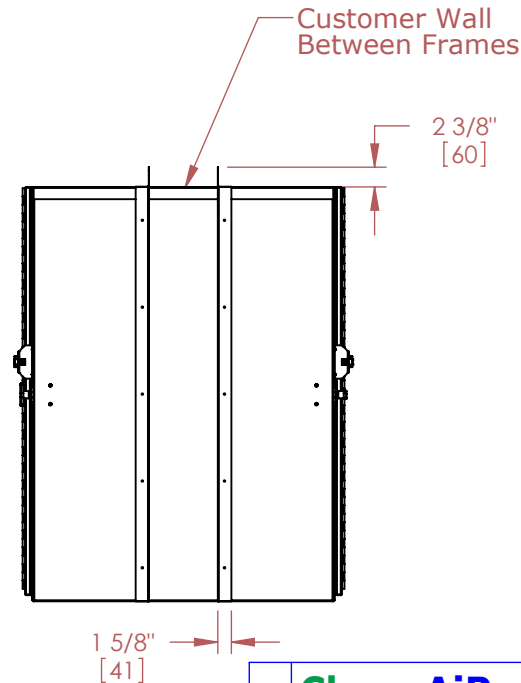

NOTES: UNLESS OTHERWISE SPECIFIED

1. DIMENSIONS ARE IN INCHES (mm).

L.H. Swing Door

R.H. Swing Door

Features:

1. Clear Tempered Safety Glass
2. Stainless Steel Flush Mount Hinge
3. Stainless Steel Door Frame
4. Latch, Compression, Overcenter Lever - Chrome Plated

Pass Thru Operation - One Hand:

Turn Interlock Handle (6) to Operate Interlock  
Pull Door Latch Handle (4) to open door

Options Shown:

5. 6 Pc. Stainless Steel Mounting Frame
6. Interlock Handle, T, Non-Locking Satin Chrome

Notes:

1. Wall Cutout is **41-7/8" x 50-1/8"**  
( [E] + 1/2" x [D] + 1/2" )
2. Material: Stainless Steel, Type 304, #4 Finish
3. Electrical Requirements: None

**Note:**  
Interlocking and non-interlocking units have the same exterior dimensions unless noted