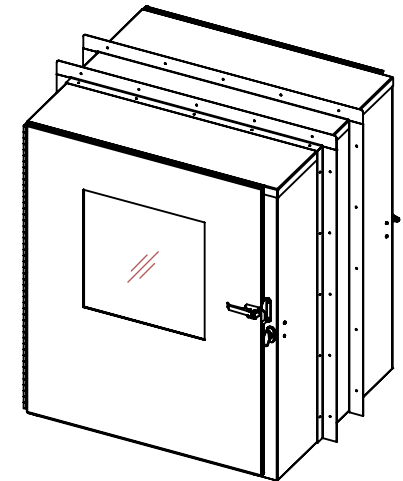

NOTES: UNLESS OTHERWISE SPECIFIED

1. DIMENSIONS ARE IN INCHES (mm).

L.H. Swing Door

R.H. Swing Door

Features:

1. Clear Tempered Safety Glass
2. Stainless Steel Flush Mount Hinge
3. Stainless Steel Door Frame
4. Latch, Compression, Overcenter Lever - Chrome Plated

Pass Thru Operation - One Hand:

Turn Interlock Handle (6) to Operate Interlock  
Pull Door Latch Handle (4) to open door

Options Shown:

5. 6 Pc. Stainless Steel Mounting Frame
6. Interlock Handle, T, Non-Locking Satin Chrome

Notes:

1. Wall Cutout is **41-7/8" x 50-1/8"**  
( [E] + 1/2" x [D] + 1/2" )
2. Material: Stainless Steel, Type 304, #4 Finish
3. Electrical Requirements: None

**Note:**  
Interlocking and non-interlocking units have the same exterior dimensions unless noted