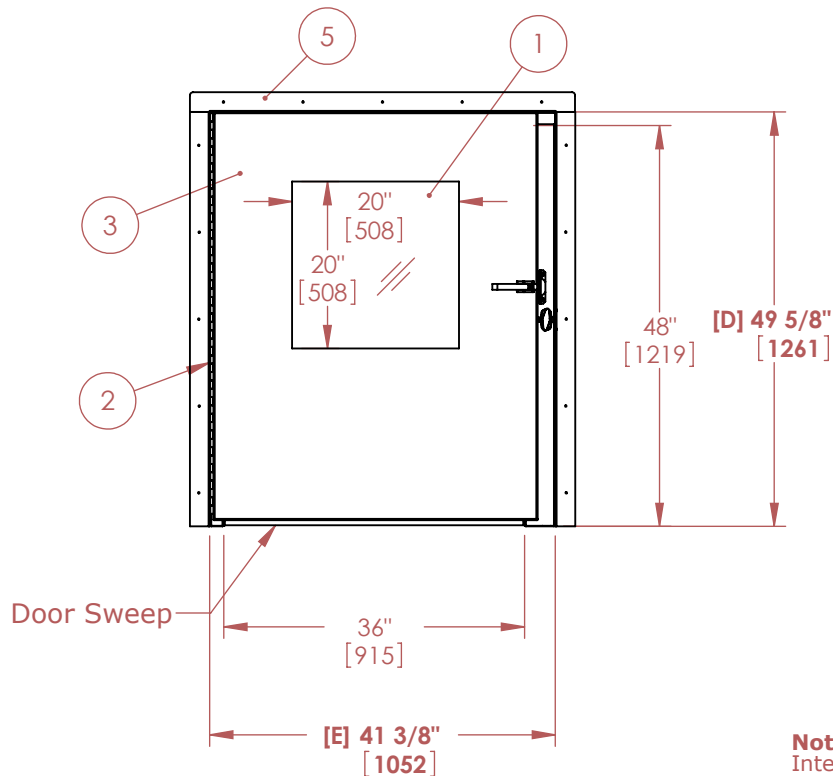

NOTES: UNLESS OTHERWISE SPECIFIED

1. DIMENSIONS ARE IN INCHES (mm).

L.H. Swing Door

R.H. Swing Door

Features:

1. Clear Tempered Safety Glass
2. Stainless Steel Flush Mount Hinge
3. Stainless Steel Door Frame
4. Latch, Compression, Overcenter Lever - Chrome Plated

Pass Thru Operation - One Hand:

Turn Interlock Handle (6) to Operate Interlock  
Pull Door Latch Handle (4) to open door

Options Shown:

5. 6 Pc. Stainless Steel Mounting Frame
6. Interlock Handle, T, Non-Locking Satin Chrome

Notes:

1. Wall Cutout is **41-7/8" x 50-1/8"**  
( [E] + 1/2" x [D] + 1/2" )
2. Material: Stainless Steel, Type 304, #4 Finish
3. Electrical Requirements: None

**Note:**  
Interlocking and non-interlocking units have the same exterior dimensions unless noted