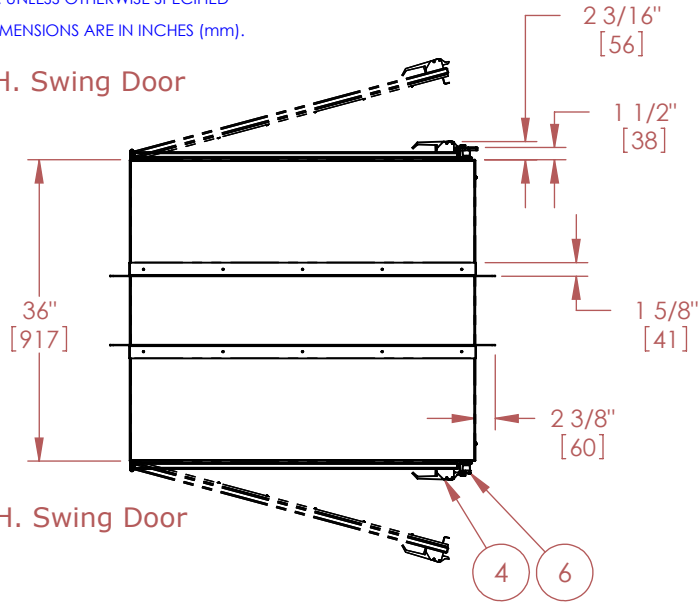

NOTES: UNLESS OTHERWISE SPECIFIED

1. DIMENSIONS ARE IN INCHES (mm).

L.H. Swing Door

R.H. Swing Door

Features:

1. Clear Tempered Safety Glass
2. Stainless Steel Flush Mount Hinge
3. Stainless Steel Door Frame
4. Latch, Compression, Overcenter Lever - Chrome Plated

Pass Thru Operation - One Hand:

Turn Interlock Handle (6) to Operate Interlock  
Pull Door Latch Handle (4) to open door

Options Shown:

5. 6 Pc. Stainless Steel Mounting Frame
6. Interlock Handle, T, Non-Locking Satin Chrome

Notes:

1. Wall Cutout is **41-7/8" x 50-1/8"**  
( [E] + 1/2" x [D] + 1/2" )
2. Material: Stainless Steel, Type 304, #4 Finish
3. Electrical Requirements: None

**Note:**  
Interlocking and non-interlocking units have the same exterior dimensions unless noted