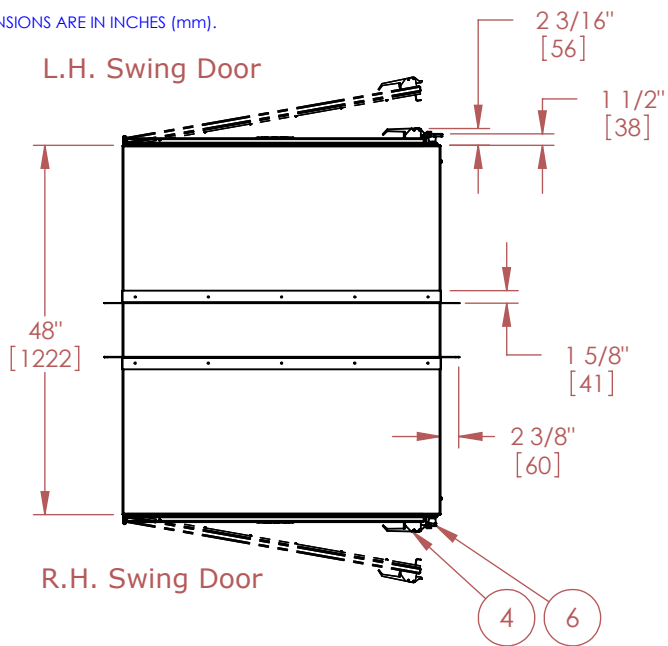

NOTES: UNLESS OTHERWISE SPECIFIED

1. DIMENSIONS ARE IN INCHES (mm).

**Features:**

1. Clear Tempered Safety Glass
2. Stainless Steel Flush Mount Hinge
3. Stainless Steel Door Frame
4. Latch, Compression, Overcenter Lever - Chrome Plated

**Options Shown:**

5. 6 Pc. Stainless Steel Mounting Frame
6. Interlock Handle, T, Non-Locking Satin Chrome

**Notes:**

1. Wall Cutout is **41-7/8" x 50-1/8"**  
([E]+ 1/2" x [D]+ 1/2")
2. Material: Stainless Steel, Type 304, #4 Finish
3. Electrical Requirements: None