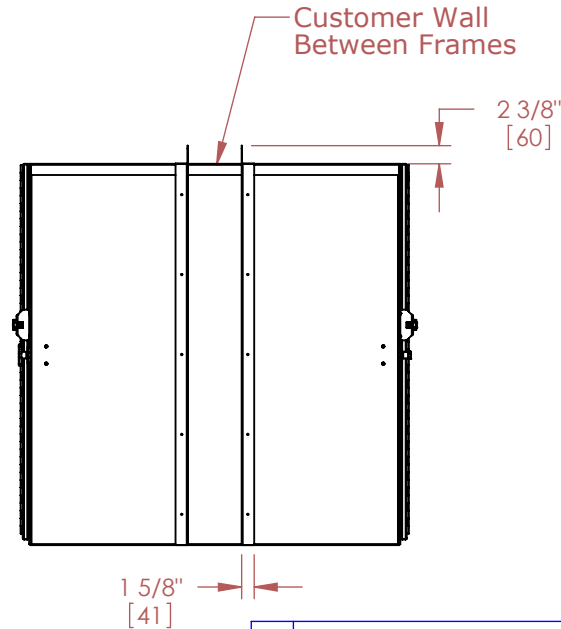

NOTES: UNLESS OTHERWISE SPECIFIED

1. DIMENSIONS ARE IN INCHES (mm).

**Features:**

1. Clear Tempered Safety Glass
2. Stainless Steel Flush Mount Hinge
3. Stainless Steel Door Frame
4. Latch, Compression, Overcenter Lever - Chrome Plated

**Options Shown:**

5. 6 Pc. Stainless Steel Mounting Frame
6. Interlock Handle, T, Non-Locking Satin Chrome

**Notes:**

1. Wall Cutout is **41-7/8" x 50-1/8"**  
([E]+ 1/2" x [D]+ 1/2")
2. Material: Stainless Steel, Type 304, #4 Finish
3. Electrical Requirements: None

**Pass Thru Operation - One Hand:**

Turn Interlock Handle (6) to Operate Interlock  
Pull Door Latch Handle (4) to open door

**Note:**  
Interlocking and non-interlocking units have the same exterior dimensions unless noted