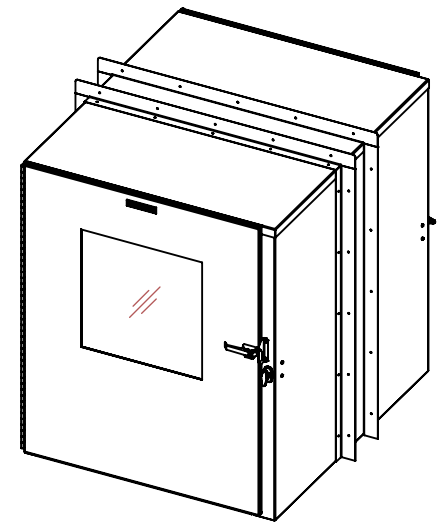

NOTES: UNLESS OTHERWISE SPECIFIED

1. DIMENSIONS ARE IN INCHES (mm).

**Features:**

1. Clear Tempered Safety Glass
2. Stainless Steel Flush Mount Hinge
3. Stainless Steel Door Frame
4. Latch, Compression, Overcenter Lever - Chrome Plated

**Options Shown:**

5. 6 Pc. Stainless Steel Mounting Frame
6. Interlock Handle, T, Non-Locking Satin Chrome

**Notes:**

1. Wall Cutout is **41-7/8" x 50-1/8"**  
([E]+ 1/2" x [D]+ 1/2")
2. Material: Stainless Steel, Type 304, #4 Finish
3. Electrical Requirements: None

**Pass Thru Operation - One Hand:**

Turn Interlock Handle (6) to Operate Interlock  
Pull Door Latch Handle (4) to open door

**Note:**  
Interlocking and non-interlocking units have the same exterior dimensions unless noted