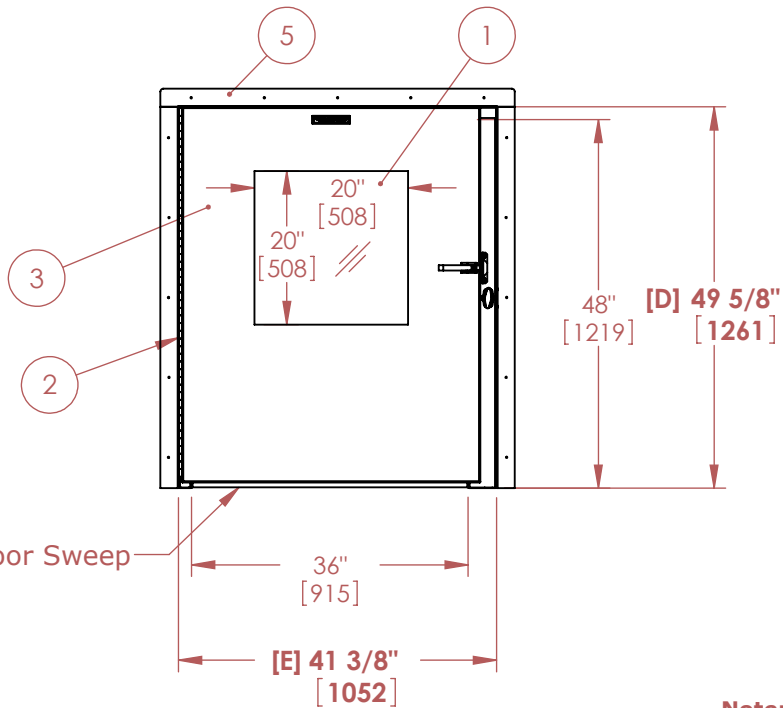

NOTES: UNLESS OTHERWISE SPECIFIED

1. DIMENSIONS ARE IN INCHES (mm).

**Features:**

1. Clear Tempered Safety Glass
2. Stainless Steel Flush Mount Hinge
3. Stainless Steel Door Frame
4. Latch, Compression, Overcenter Lever - Chrome Plated

**Options Shown:**

5. 6 Pc. Stainless Steel Mounting Frame
6. Interlock Handle, T, Non-Locking Satin Chrome

**Notes:**

1. Wall Cutout is **41-7/8" x 50-1/8"**  
([E]+ 1/2" x [D]+ 1/2")
2. Material: Stainless Steel, Type 304, #4 Finish
3. Electrical Requirements: None

**Pass Thru Operation - One Hand:**

Turn Interlock Handle (6) to Operate Interlock  
Pull Door Latch Handle (4) to open door

**Note:**  
Interlocking and non-interlocking units have the same exterior dimensions unless noted