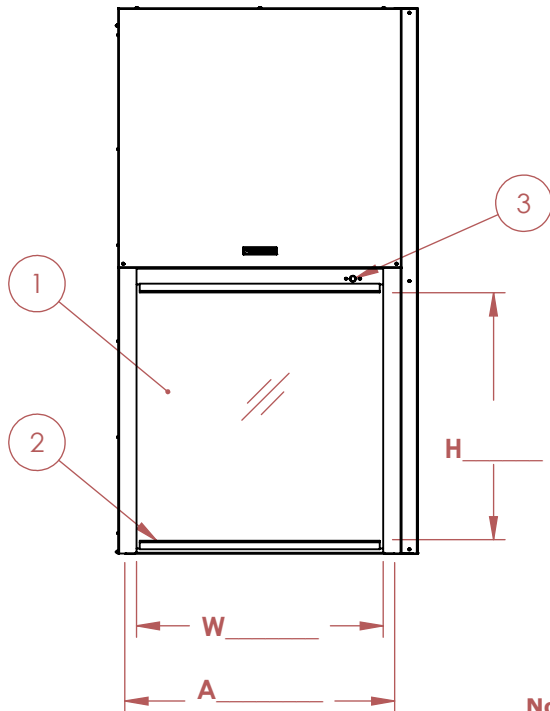

NOTES: UNLESS OTHERWISE SPECIFIED

1. DIMENSIONS ARE IN INCHES (mm).

**W = Inside Width**  
**H = Inside Height**  
**D = Inside Depth**  
**A = W + 3 3/8"**  
**B = H + 5 13/16"**  
**C = W + 7 3/4"**  
**G = 2\*H + 7 5/8"**  
**E = D + 4"**

**Features:**

1. Clear Tempered Safety Glass
2. Aluminum Window Pull

**Options Shown:**

3. Mechanical Interlock Push Rod

**Notes:**

1. Wall Cutout is  $\frac{X}{([A] + \frac{1}{2}'' \times [B] + \frac{1}{2}'')}$
2. Material: Stainless Steel, Type 304, #4 Finish
3. Electrical Requirements: None

**Pass Thru Operation - One Hand:**

Push In Interlock Rod (3) to Operate Interlock

Pull Up on Window Pull (2) to open door

Note: Removal of one counter weight door assembly is needed to install unit

**Note:** Interlocking and non-interlocking units have the same exterior dimensions unless noted