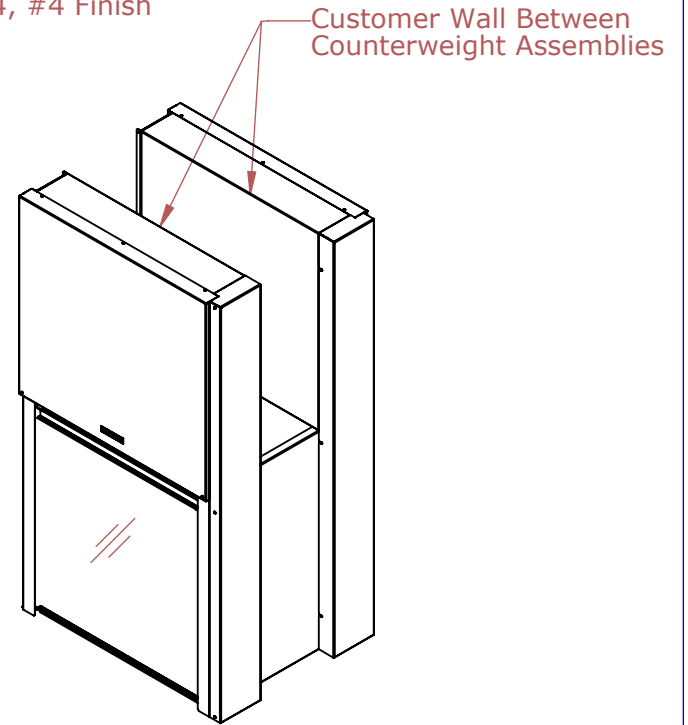

NOTES: UNLESS OTHERWISE SPECIFIED

1. DIMENSIONS ARE IN INCHES (mm).

**W = Inside Width**  
**H = Inside Height**  
**D = Inside Depth**  
**A = W + 3 3/8"**  
**B = H + 5 13/16"**  
**C = W + 7 3/4"**  
**G = 2\*H + 7 5/8"**  
**E = D + 4"**

**Features:**

1. Clear Tempered Safety Glass
2. Aluminum Window Pull

**Options Shown:**

3. Mechanical Interlock Push Rod

**Notes:**

1. Wall Cutout is  $\frac{X}{([A] + \frac{1}{2}'' \times [B] + \frac{1}{2}'')}$
2. Material: Stainless Steel, Type 304, #4 Finish
3. Electrical Requirements: None

**Pass Thru Operation - One Hand:**

Push In Interlock Rod (3) to Operate Interlock

Pull Up on Window Pull (2) to open door

Note: Removal of one counter weight door assembly is needed to install unit

**Note:** Interlocking and non-interlocking units have the same exterior dimensions unless noted