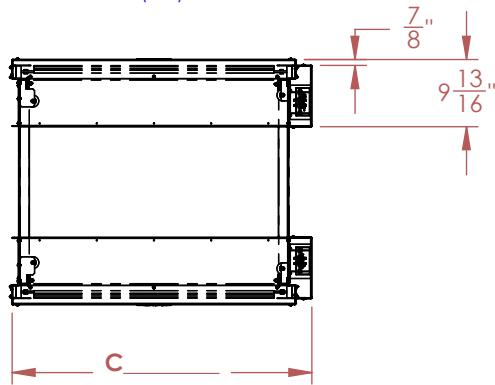

NOTES: UNLESS OTHERWISE SPECIFIED

1. DIMENSIONS ARE IN INCHES (mm).

**W = Inside Width**  
**H = Inside Height**  
**D = Inside Depth**  
**A = W + 3 3/8"**  
**B = H + 5 13/16"**  
**C = W + 7 3/4"**  
**G = 2\*H + 7 5/8"**  
**E = D + 4"**

**Features:**

1. Clear Tempered Safety Glass
2. Aluminum Window Pull

**Options Shown:**

3. Mechanical Interlock Push Rod

**Notes:**

1. Wall Cutout is  $\frac{X}{([A] + \frac{1}{2}'' \times [B] + \frac{1}{2}'')}$
2. Material: Stainless Steel, Type 304, #4 Finish
3. Electrical Requirements: None