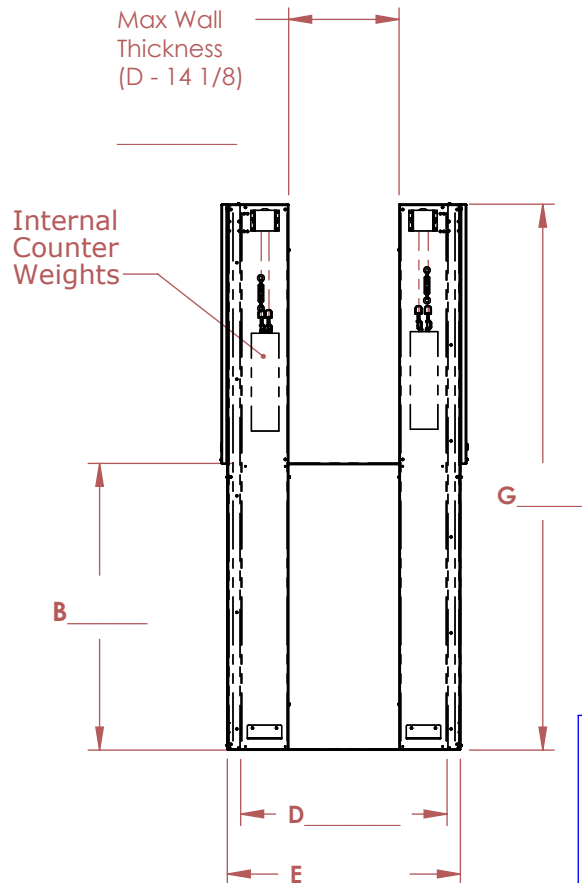

NOTES: UNLESS OTHERWISE SPECIFIED

1. DIMENSIONS ARE IN INCHES (mm).

**W = Inside Width**  
**H = Inside Height**  
**D = Inside Depth**  
**A = W + 3 3/8"**  
**B = H + 5 13/16"**  
**C = W + 7 3/4"**  
**G = 2\*H + 7 5/8"**  
**E = D + 4"**

**Features:**

1. Clear Tempered Safety Glass
2. Aluminum Window Pull

**Options Shown:**

3. Mechanical Interlock Push Rod

**Notes:**

1. Wall Cutout is  $\frac{X}{([A] + \frac{1}{2}'' \times [B] + \frac{1}{2}'')}$
2. Material: Stainless Steel, Type 304, #4 Finish
3. Electrical Requirements: None

**Pass Thru Operation - One Hand:**

Push In Interlock Rod (3) to Operate Interlock

Pull Up on Window Pull (2) to open door

Note: Removal of one counter weight door assembly is needed to install unit

**Note:** Interlocking and non-interlocking units have the same exterior dimensions unless noted