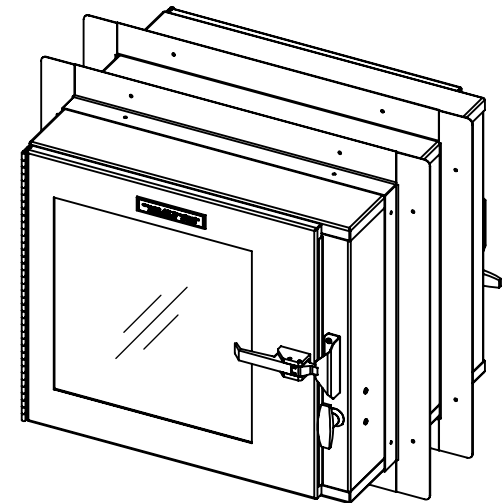

NOTES: UNLESS OTHERWISE SPECIFIED

1. DIMENSIONS ARE IN INCHES (mm).

Features:

1. Clear Tempered Safety Glass
2. Stainless Steel Flush Mount Hinge
3. Stainless Steel Door Frame
4. Lever Compression Door Latch, Stainless Steel

Pass Thru Operation - One Hand:

Turn Interlock Handle (6) to
Operate Interlock
Pull Door Latch (4) to open door

Options Shown:

5. 8 Pc. Stainless Steel Mounting Frame
6. Interlock Handle, T, Non-Locking Stainless Steel

Notes:

1. Wall Cutout is **23-1/4" x 20-1/2"**
([E] + 1/2" x [D] + 1/2")
2. Material: Stainless Steel, Type 304, #4 Finish
3. Electrical Requirements: None

Customer Wall
Between Frames

Note:
Interlocking and non-interlocking
units have the same exterior
dimensions unless noted