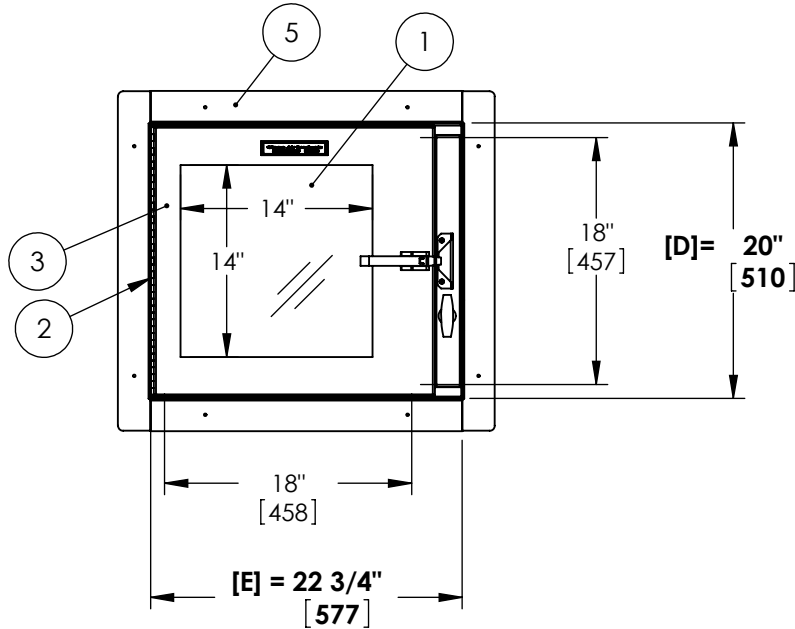

NOTES: UNLESS OTHERWISE SPECIFIED

1. DIMENSIONS ARE IN INCHES (mm).

Features:

1. Clear Tempered Safety Glass
2. Stainless Steel Flush Mount Hinge
3. Stainless Steel Door Frame
4. Lever Compression Door Latch, Stainless Steel

Pass Thru Operation - One Hand:

Turn Interlock Handle (6) to
Operate Interlock
Pull Door Latch (4) to open door

Options Shown:

5. 8 Pc. Stainless Steel Mounting Frame
6. Interlock Handle, T, Non-Locking Stainless Steel

Notes:

1. Wall Cutout is **23-1/4" x 20-1/2"**
([E] + 1/2" x [D] + 1/2")
2. Material: Stainless Steel, Type 304, #4 Finish
3. Electrical Requirements: None

Customer Wall
Between Frames

Note:
Interlocking and non-interlocking
units have the same exterior
dimensions unless noted