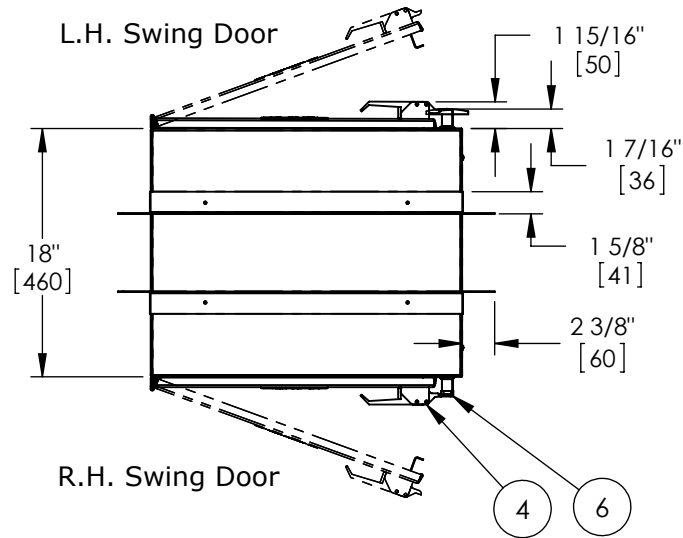

NOTES: UNLESS OTHERWISE SPECIFIED

1. DIMENSIONS ARE IN INCHES (mm).

Features:

1. Clear Tempered Safety Glass
2. Stainless Steel Flush Mount Hinge
3. Stainless Steel Door Frame
4. Lever Compression Door Latch, Stainless Steel

Pass Thru Operation - One Hand:

Turn Interlock Handle (6) to
Operate Interlock
Pull Door Latch (4) to open door

Options Shown:

5. 8 Pc. Stainless Steel Mounting Frame
6. Interlock Handle, T, Non-Locking Stainless Steel

Notes:

1. Wall Cutout is **23-1/4" x 20-1/2"**
([E] + 1/2" x [D] + 1/2")
2. Material: Stainless Steel, Type 304, #4 Finish
3. Electrical Requirements: None

Customer Wall
Between Frames

Note:
Interlocking and non-interlocking
units have the same exterior
dimensions unless noted