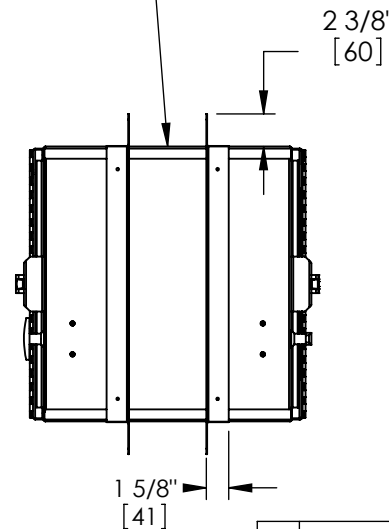

NOTES: UNLESS OTHERWISE SPECIFIED

1. DIMENSIONS ARE IN INCHES (mm).

Features:

1. Clear Tempered Safety Glass
2. Stainless Steel Flush Mount Hinge
3. Stainless Steel Door Frame
4. Lever Compression Door Latch, Stainless Steel

Pass Thru Operation - One Hand:

Turn Interlock Handle (6) to
Operate Interlock
Pull Door Latch (4) to open door

Options Shown:

5. 8 Pc. Stainless Steel Mounting Frame
6. Interlock Handle, T, Non-Locking Stainless Steel

Notes:

1. Wall Cutout is **23-1/4" x 20-1/2"**
([E] + 1/2" x [D] + 1/2")
2. Material: Stainless Steel, Type 304, #4 Finish
3. Electrical Requirements: None

Customer Wall
Between Frames

Note:
Interlocking and non-interlocking
units have the same exterior
dimensions unless noted